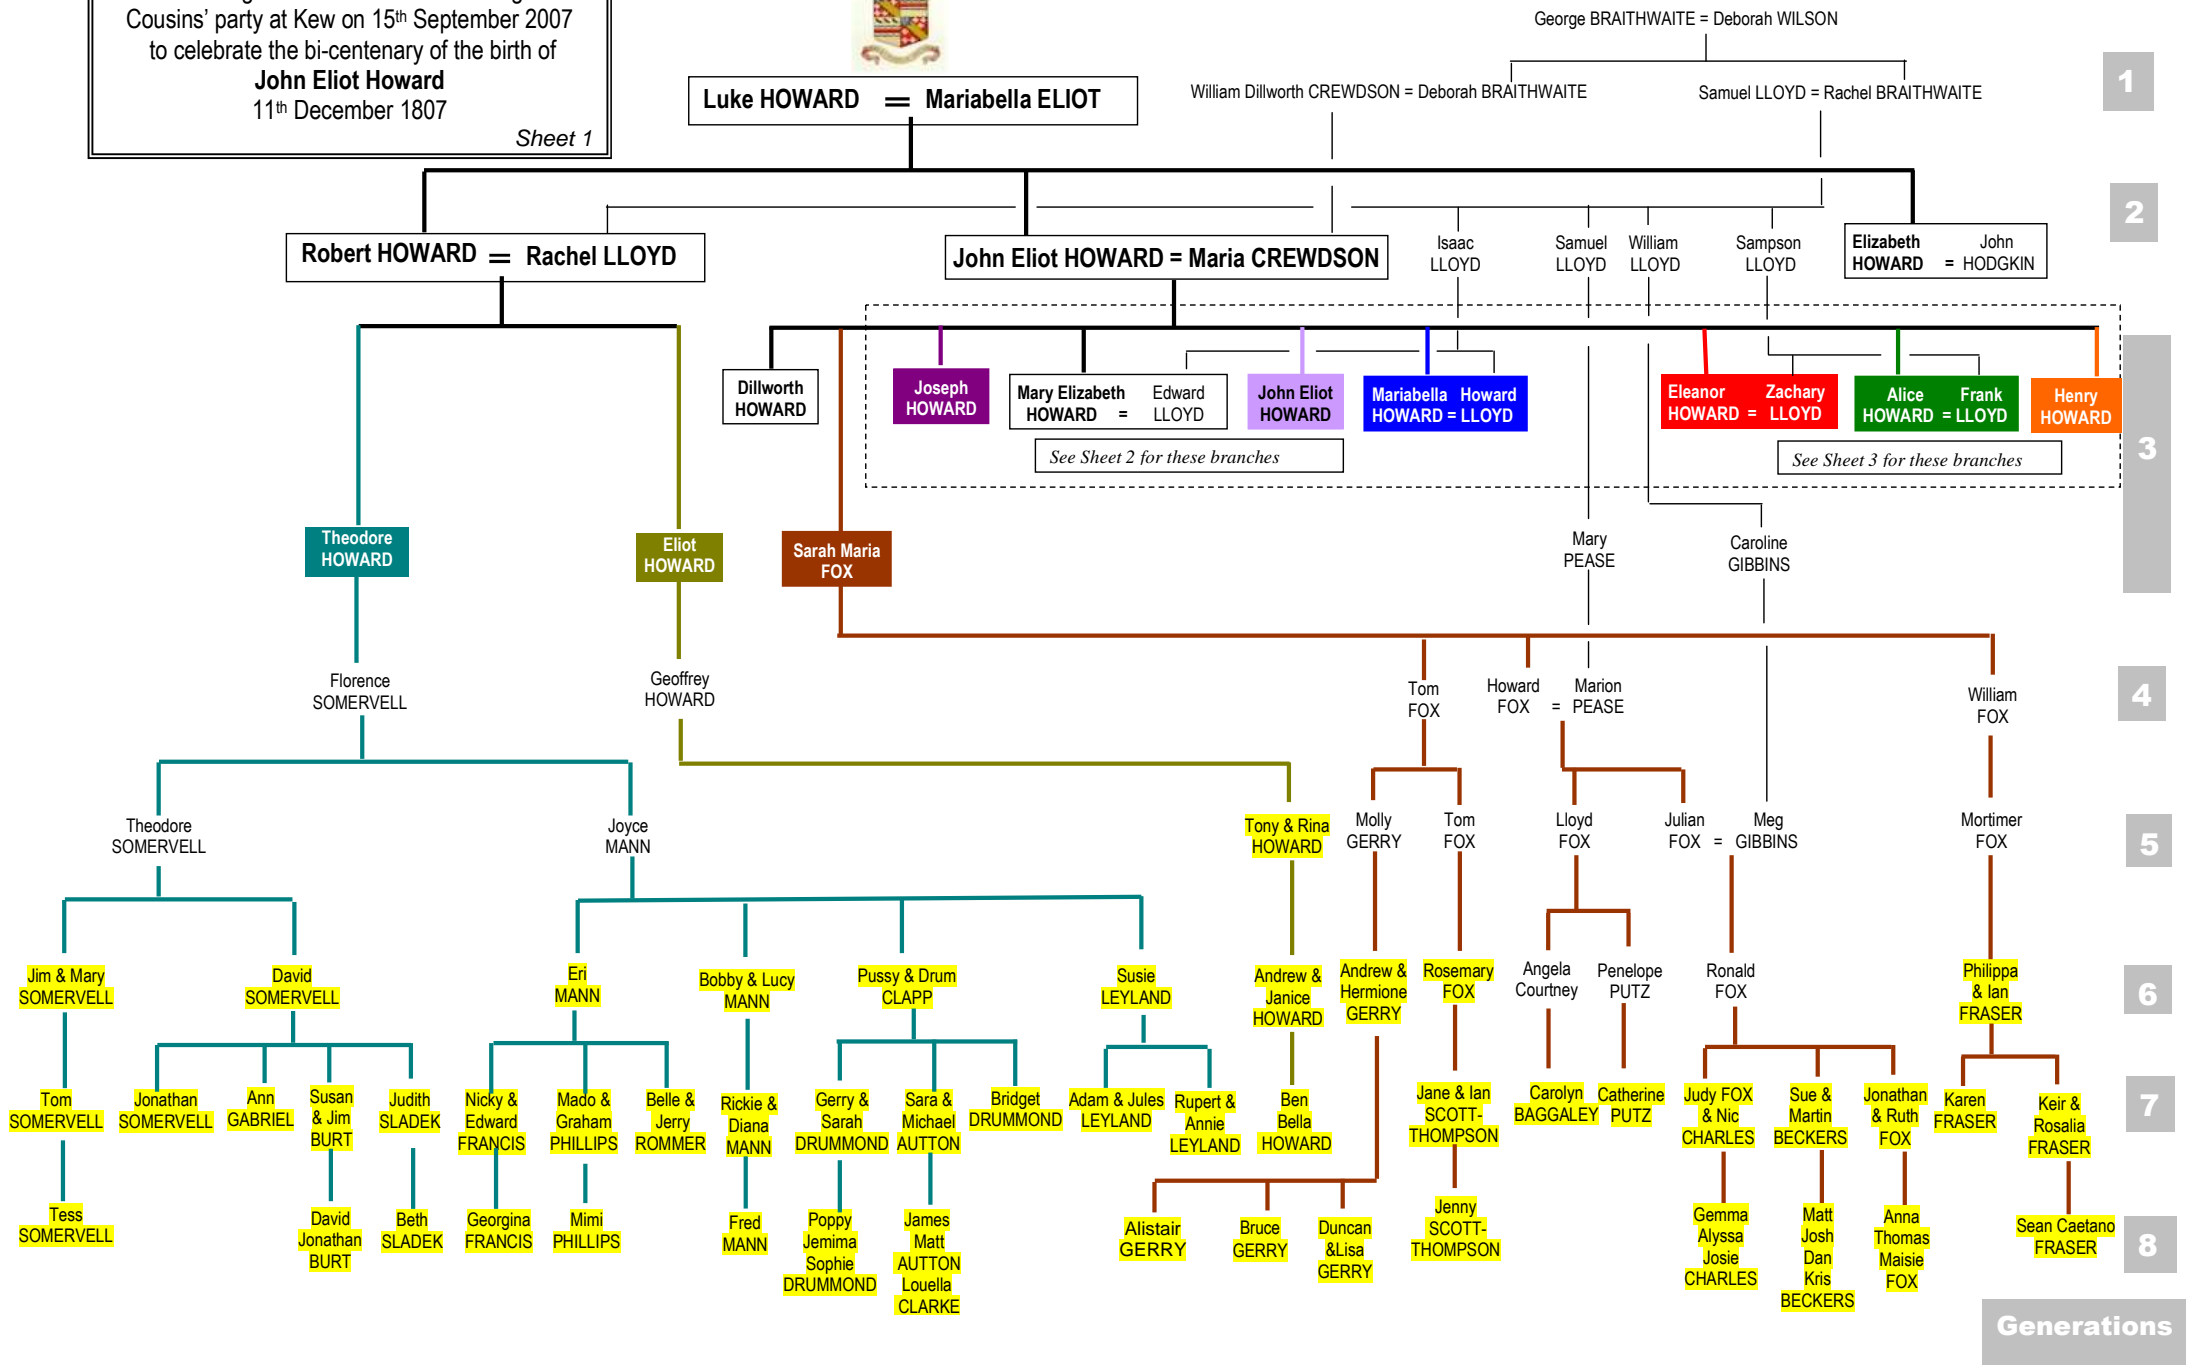

# Cousins Ahoy!

A Genealogical Chart of those attending the Cousins' party at Kew on 15<sup>th</sup> September 2007 to celebrate the bi-centenary of the birth of **John Eliot Howard** 11<sup>th</sup> December 1807

Sheet 1

Updated after the party, but probably still not quite accurate in terms of late arrivals and no-shows!

Sheet 2

**Luke HOWARD = Mariabella ELIOT**

1

2

3

4

5

6