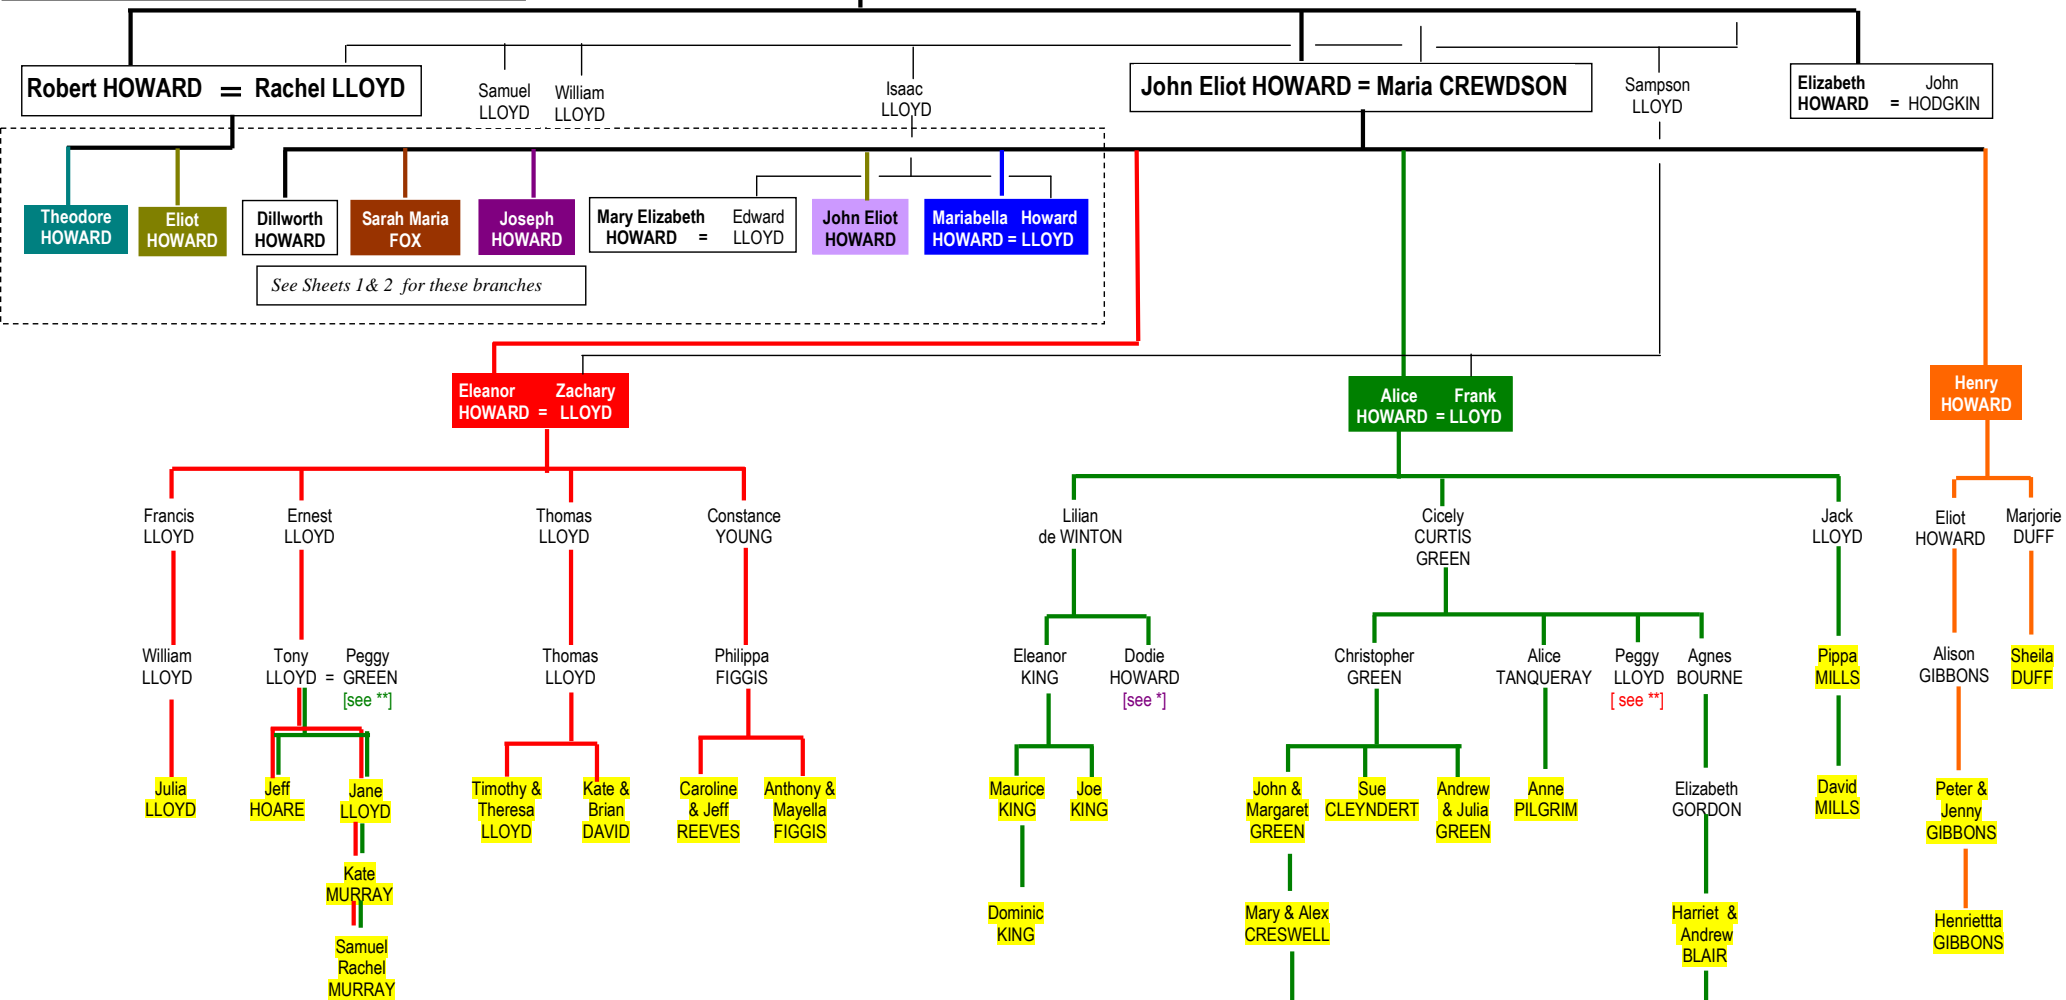

# Cousins Ahoy!

A Genealogical Chart of those attending the Cousins' party at Kew on 15<sup>th</sup> September 2007 to celebrate the bi-centenary of the birth of **John Eliot Howard** 11<sup>th</sup> December 1807

Sheet 2

**Luke HOWARD = Mariabella ELIOT**

1

2

3

4

5

6

7

8

Generations

**Cousins Ahoy!**  
 A Genealogical Chart of those attending the Cousins' party at Kew on 15<sup>th</sup> September 2007 to celebrate the bi-centenary of the birth of **John Eliot Howard** 11<sup>th</sup> December 1807  
 Sheet 3

**Luke HOWARD = Mariabella ELIOT**

George BRAITHWAITE = Deborah WILSON  
 William Dillworth CREWDSON = Deborah BRAITHWAITE    Samuel LLOYD = Rachel BRAITHWAITE

**Some Conventions:**

- This can only be a partial tree, showing those present at Cousins Ahoy! with the **Yellow Highlight**, and previous generations showing only their line of ancestry back to Luke Howard and his two sons Robert and John Eliot. The intermarriages with the Braithwaites and Lloyds are also sketched in.
- Normally only the parent in the direct line of Howard descent is shown on this chart, and the ladies are normally given their married name.
- All John Eliot's children are shown; Dillworth and Mary Elizabeth had no children; the descendants of John Eliot (Junior) are not represented at this event.
- The colours correspond to those used on the name labels provided.
- The two relevant examples of "Cousinly marriages" (Tony and Peggy Lloyd, and Eric and Dodie Howard) are shown once with dual colours and cross-referenced
- E&OE! Apologies if the "wrong" christian name has been used, or the "nickname" is incorrectly applied or omitted.