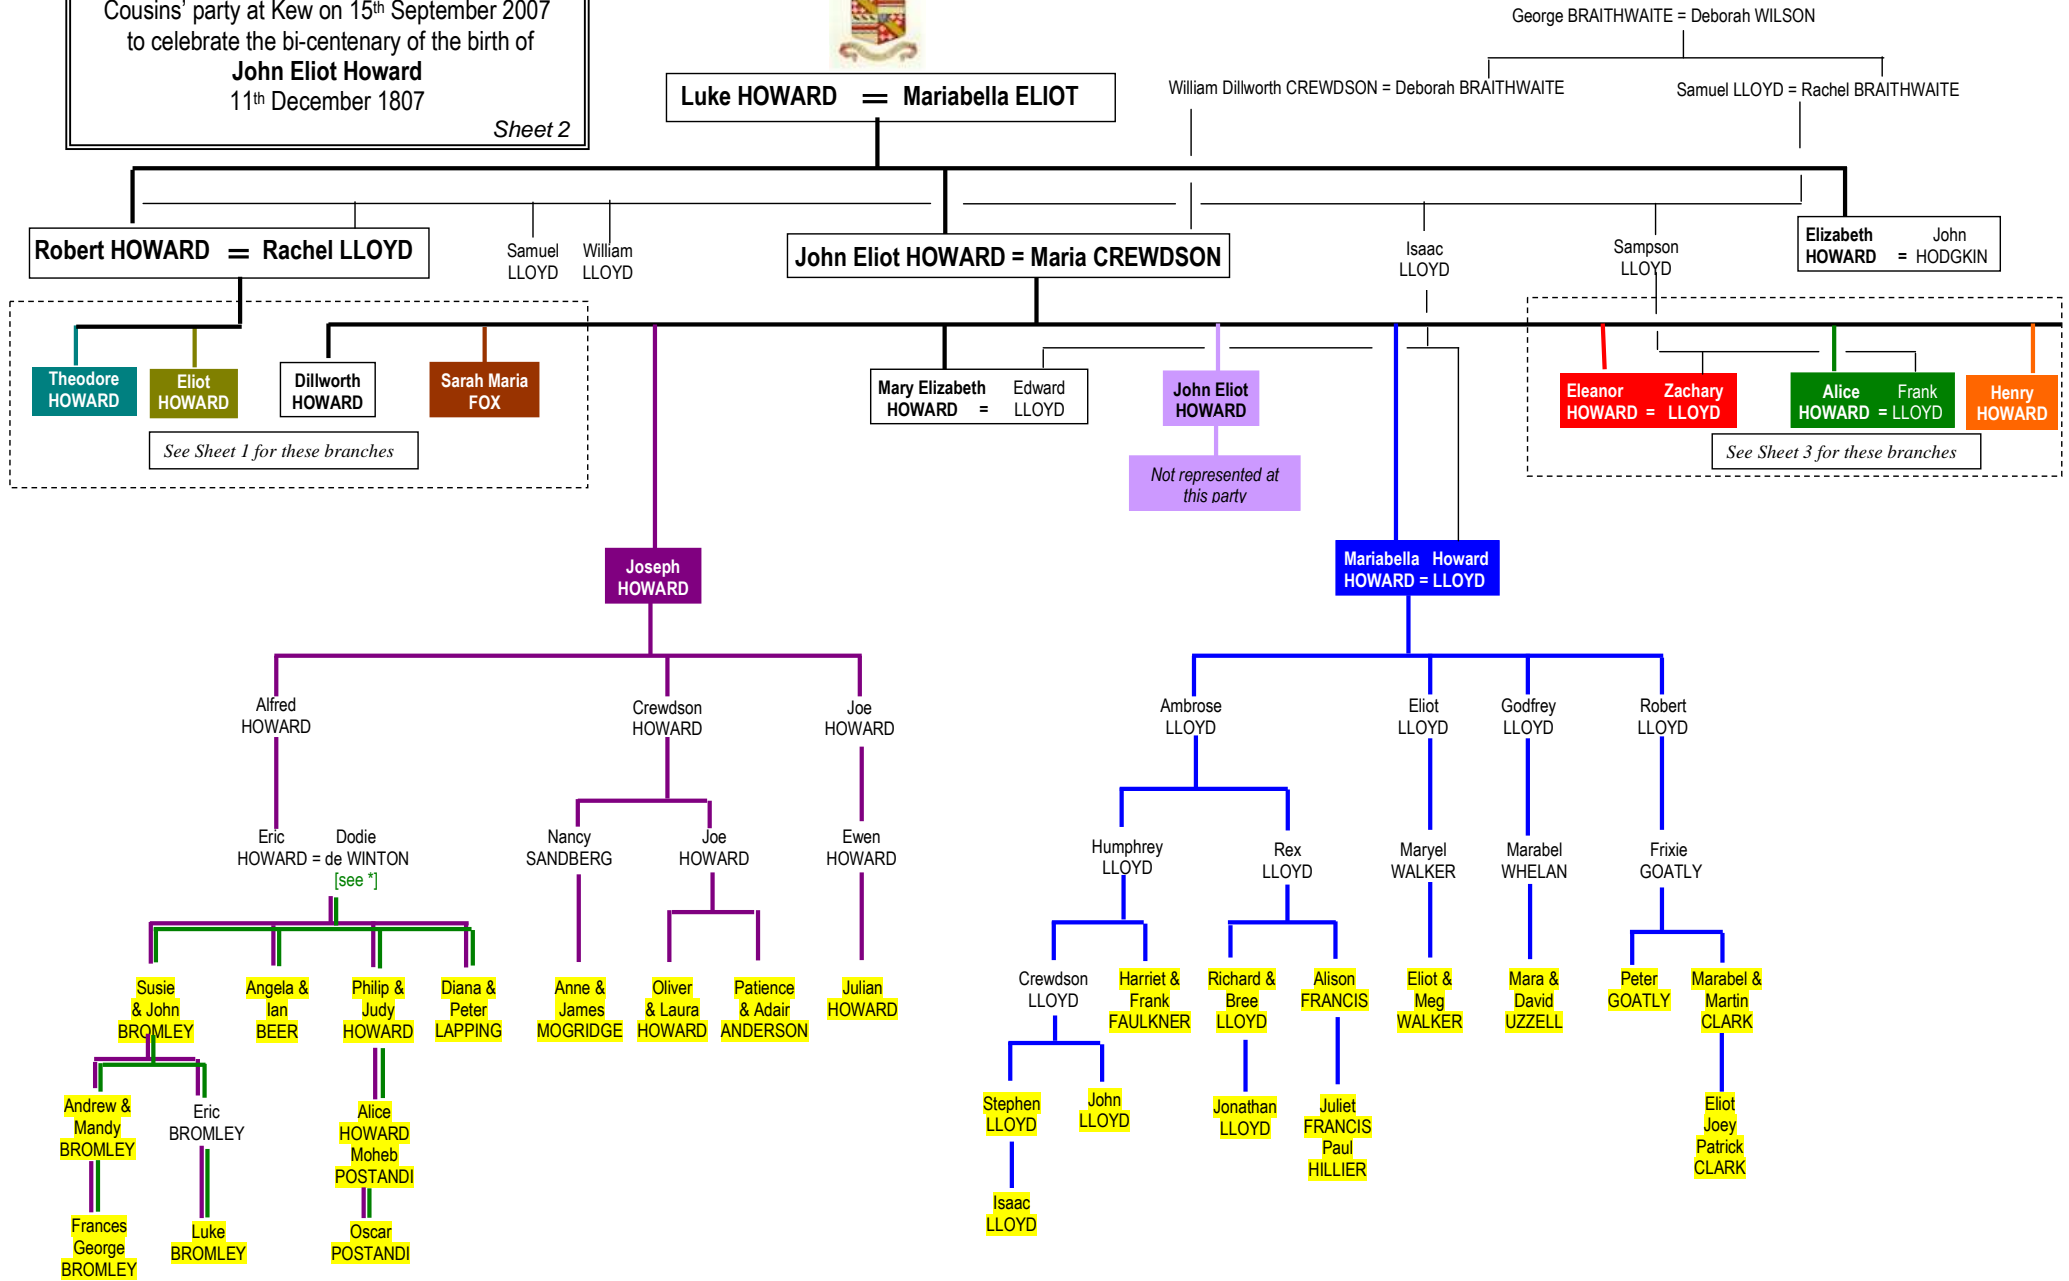

# Cousins Ahoy!

A Genealogical Chart of those attending the Cousins' party at Kew on 15<sup>th</sup> September 2007 to celebrate the bi-centenary of the birth of **John Eliot Howard** 11<sup>th</sup> December 1807

Sheet 1

Updated after the party, but probably still not quite accurate in terms of late arrivals and no-shows!

Sheet 2

**Luke HOWARD = Mariabella ELIOT**

1

2

3

4

5

6